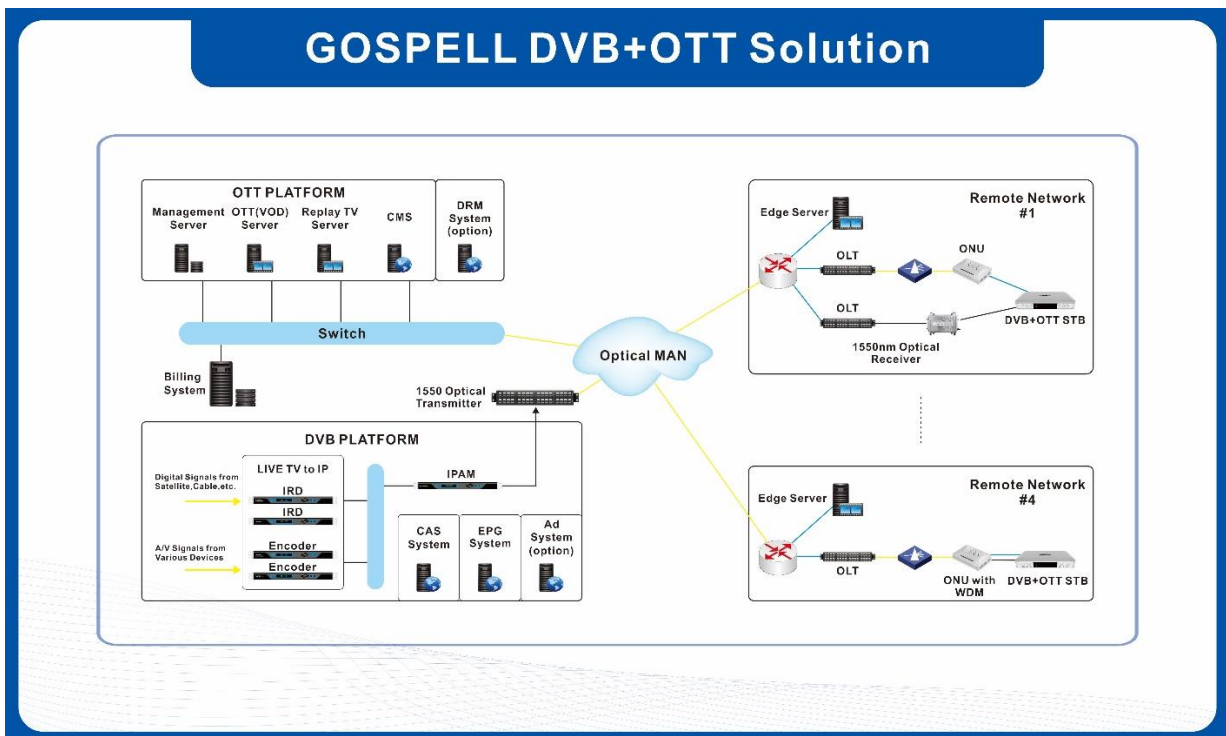

GOSPELL OTT System

Product Overview

GOSPELL OTT System is an end-to-end solution for assisting operators to provide interactive digital programs to the users. This system provides the users with digital video services like Live TV, Video-on-Demand, Time-shifting, Playback, and various information like Tele-education, Travelling, Interactive Music, Ad Insertion, Communications, etc., as well as the Digital Rights Management System interface, to meet various operators' business requirements based on public or private network, e.g. digital TV, educational environments, and hotel.

Typical Applications

A. Pure OTT Application

(distribution all digital content via IP network)

B. DVB+OTT Application

(distribution live digital video via traditional digital TV channel,

Distribution VOD and other digital contents via IP and network)

GOSPELL OTT Management System

Product Overview

GOSPELL OTT Management System is a powerful management platform which can provide a comprehensive management from device manage & control to content distribution, offering reliable guarantee for long-term stable operation of system.

GOSPELL BOSS System

(BOSS System also can be integrated by a third party)

Product Overview

BOSS system is a supporting software platform for assuring proper operation of various digital networks, it can achieve the commercial operation of networks through providing the functions of subscriber, product, service system, billing, query statistics to operators.