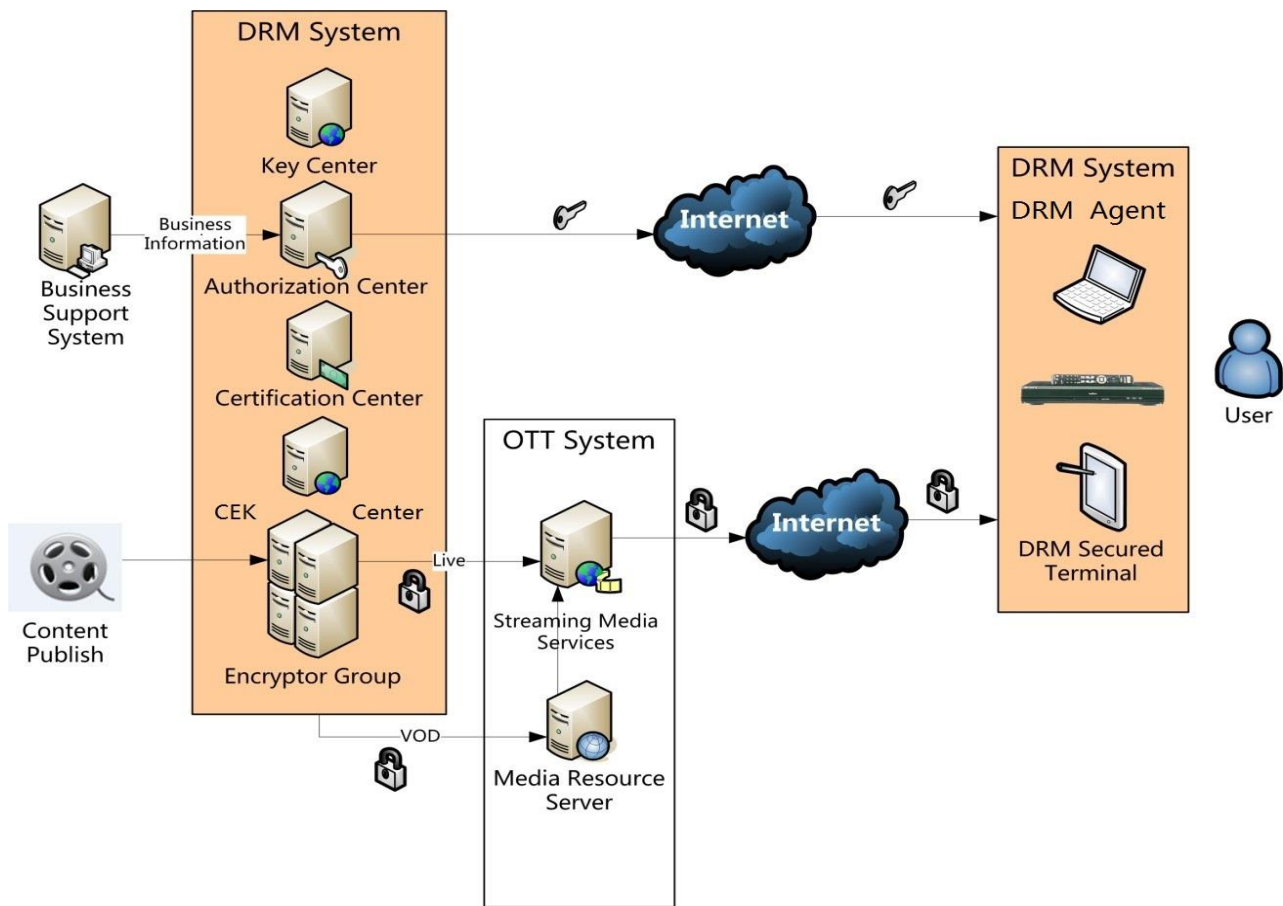

For More Information

Please visit our website: <http://www.gospel.com> or contact your local sales representative:

GOSPELL Shenzhen, China

Overseas Sales Center
Block F10-F13, F518 Idea Land, Baoyuan road, Bao'an
Central District, Shenzhen City 518102, Guangdong Province, China
TEL: +86-755-26716172
FAX: +86-755-29114035
E_mail: sales.dtv@gospel.com

GOSPELL Brazil (Joint Office)

Rua Engenheiro Prudente, 477/483, Sao Paulo, Brazil
TEL: +55 (11) 2274-1455
E_mail: zhouyong@gospel.com

GOSPELL India (Office)

Office No.C-802, 8th Floor, L.B.S. Road, Bhandup (West),
Mumbai-400078
TEL: +91 9167995 705
E_mail: ashish@gospel.com

GOSPELL Paraguay (Joint Office)

Tte. Garay 1795 esq. Campo Vía Barrio San Vicente Asunción -
Paraguay
TEL: +595 21 33 43 02

GOSPELL Mexico (Office)

Avenida Patria NO3489.EL Tapatio
Tlaquepaque Jal.Mexico C.P.45588
TEL: +52 (33) 3860-7059
E_mail: ventas@gospel.mx

©2016 GOSPELL Digital Technology Co., Ltd. All rights reserved.

The GOSPELL logo is a trademark of GOSPELL Digital Technology Co., Ltd.,
All other trademarks mentioned in this document are the property of their respective owners.
Product pictures are for reference only, GOSPELL reserves the right to modify the specifications without prior notice.

GOSPELL®
— Technology Serves People —