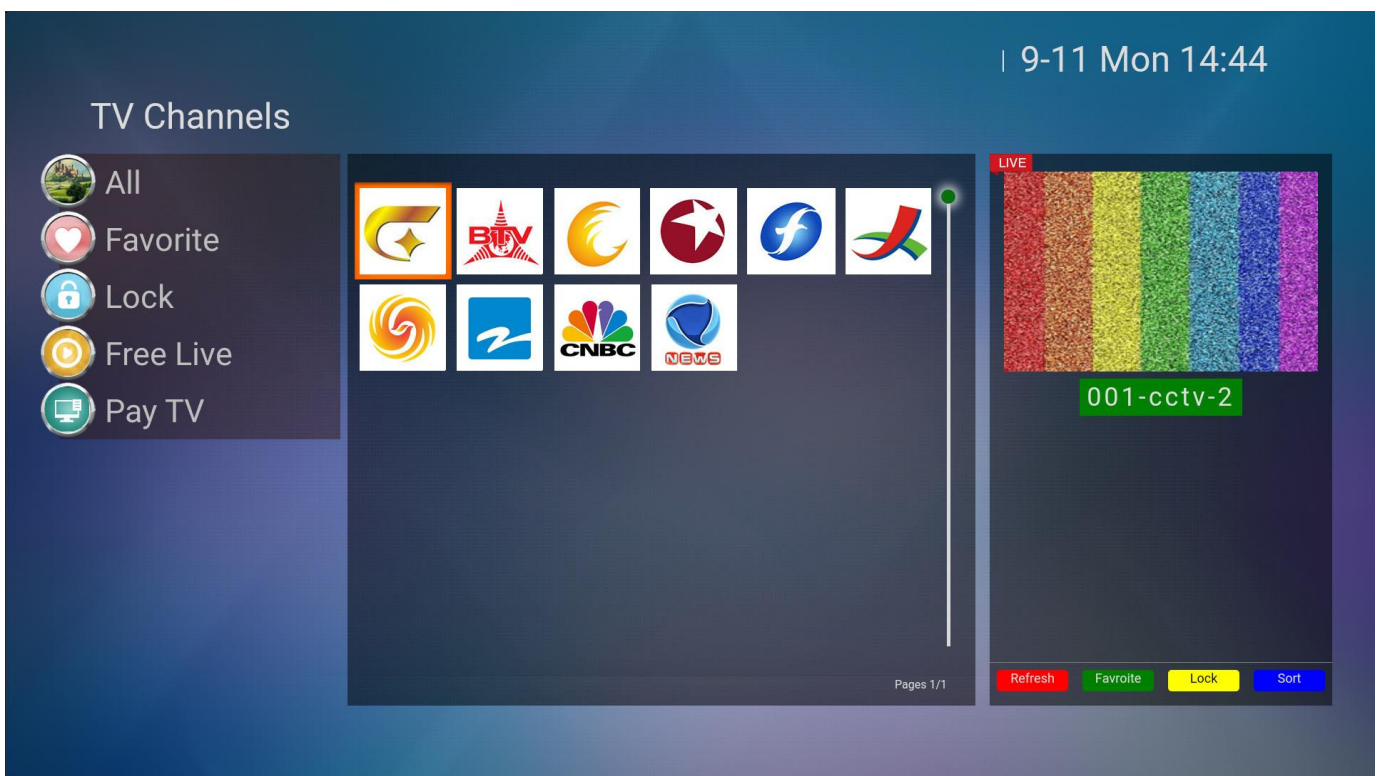

UI Sample 2 (Live TV Channels)

UI Sample 3 (Video-on-demand)