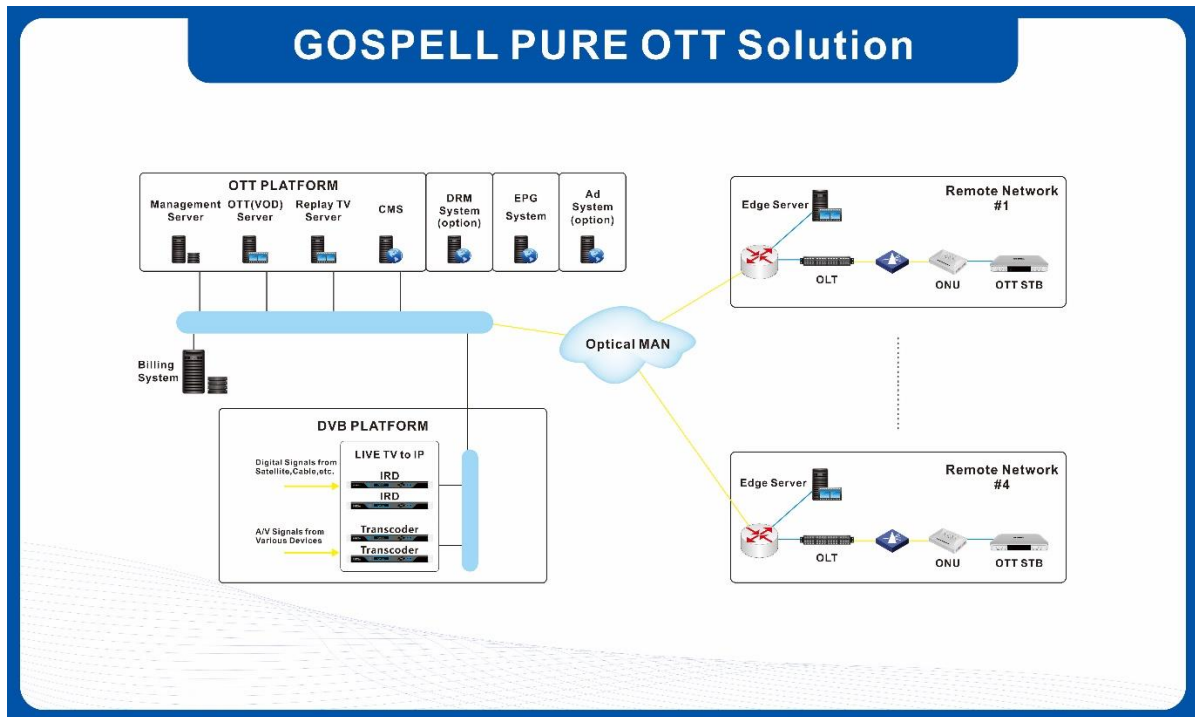

GOSPELL OTT System

Product Overview

GOSPELL OTT System is an end-to-end solution for assisting operators to provide interactive digital programs to the users. This system provides the users with digital video services like Live TV, Video-on-Demand, Time-shifting, Playback, and various information like Tele-education, Travelling, Interactive Music, Ad Insertion, Communications, etc., as well as the Digital Rights Management System interface, to meet various operators' business requirements based on public or private network, e.g. digital TV, educational environments, and hotel.

The client-end of system builds a new generation of parlor-centered and digital STB-focused digital entertainment ecosystem which can be connected to the mobile devices of family members. And the family members are able to use terminals like STB, smart TV, tablet PC, mobile phones at anytime, anywhere to enjoy programs, entertainment services, major events, news, sports and financial information.

Typical Applications

A. Pure OTT Application

(distribution all digital content via IP network)

B. DVB+OTT Application

(distribution live digital video via traditional digital TV channel,

Distribution VOD and other digital contents via IP and network)

GOSPELL OTT Management System

Product Overview

GOSPELL OTT Management System is a powerful management platform which can provide a comprehensive management from device manage & control to content distribution, offering reliable guarantee for long-term stable operation of system.